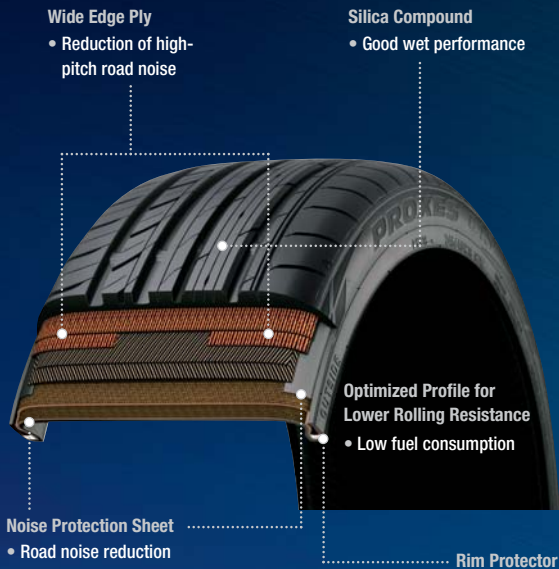

Construction Technology

Diameter	Profile	Tire Dimension	Load / Speed Index	
15	65	215/65 R15	96V	
16	65	205/65 R16	95W	
		205/60 R16	92W	
		215/60 R16	95W	
		225/60 R16	98W	
	55	235/60 R16	100W	
		205/55 R16 XL	94W	
		215/55 R16 XL	97Y	
	50	225/55 R16 XL	99Y	
225/50 R16 XL		96W		
17	55	215/55 R17 XL	98W	
		225/55 R17 XL	101W	
	50	215/50 R17 XL	95W	
		225/50 R17 XL	98Y	
		235/50 R17 XL	100W	
	45	215/45 R17 XL	91W	
		225/45 R17 XL	94Y	
		235/45 R17 XL	97Y	
		245/45 R17 XL	99Y	
	18	50	215/50 R18 XL	98W
225/50 R18 XL			101Y	
235/50 R18 XL			101Y	
255/50 R18 XL			103Y	
45		215/45 R18 XL	93W	
		225/45 R18 XL	95Y	
		245/45 R18 XL	100Y	
40		255/45 R18 XL	103Y	
		225/40 R18 XL	92Y	
		235/40 R18 XL	95Y	
35	245/40 R18 XL	97Y		
	255/35 R18 XL	94W		
19	45	265/35 R18 XL	97W	
		245/45 R19 XL	102W	
	40	225/40 R19 XL	93W	
		245/40 R19 XL	98W	
	35	245/35 R19 XL	93W	
	30	275/30 R19 XL	96W	
20	40	245/40 R20 XL	99W	
	35	245/35 R20 XL	95W	
	30	275/30 R20 XL	97W	

PROXES C1S